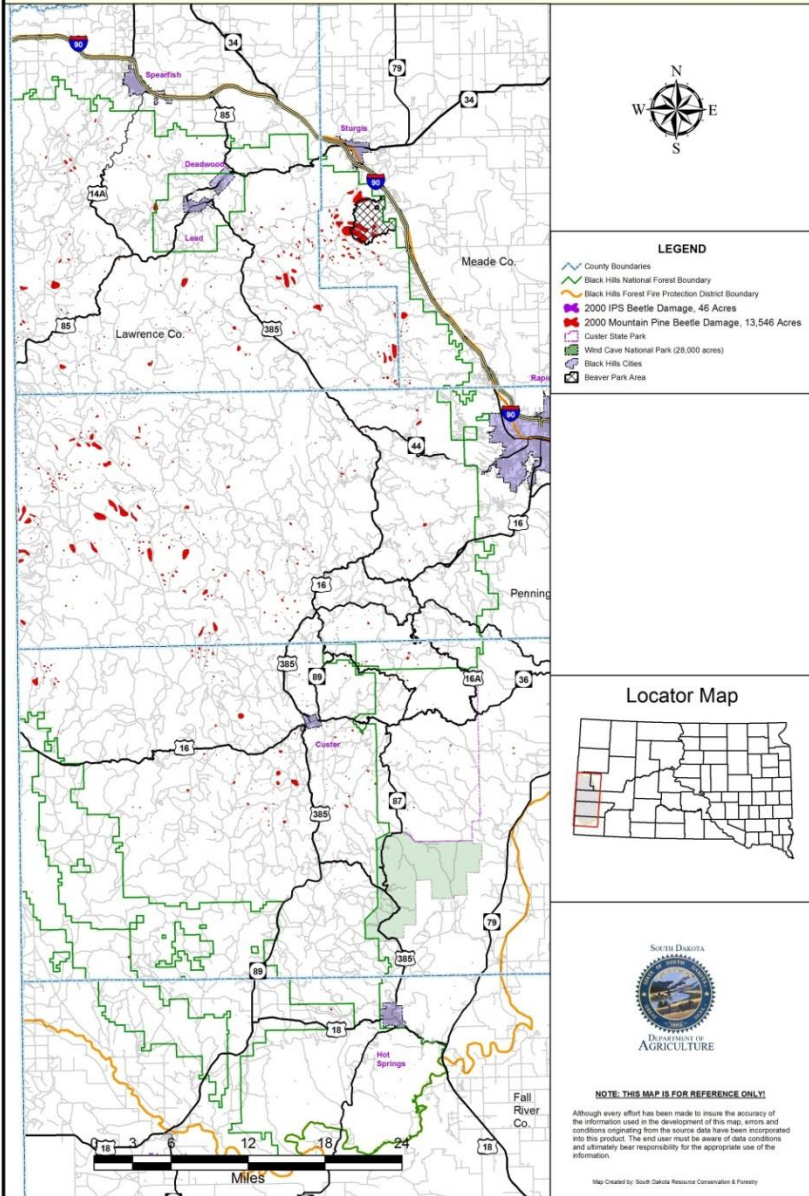

Mountain Pine Beetle and IPS Damage 2000 Black Hills Region of South Dakota

Mountain Pine Beetle Infestation, Fader Tree Analysis 2012 Black Hills Region of South Dakota